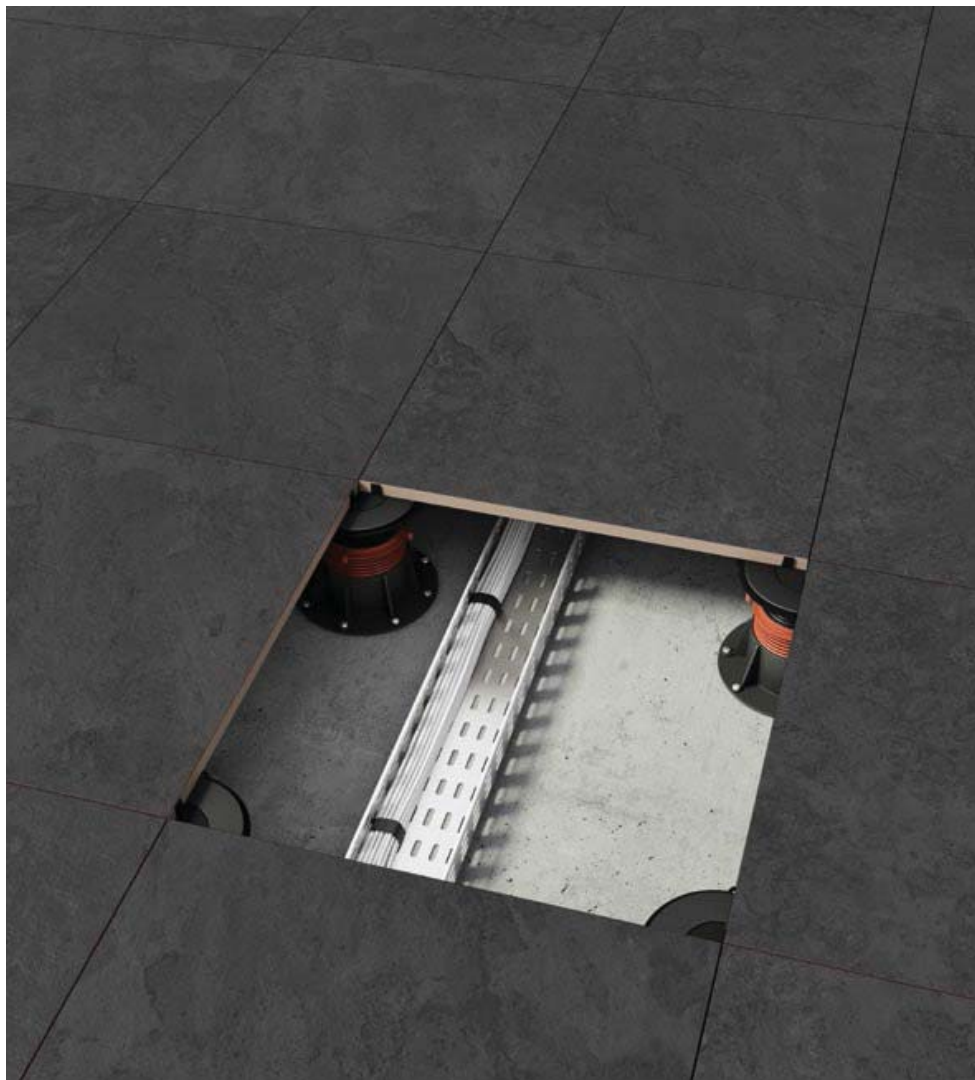

388.

DAWN 20MM BLACK AS
60x60

389.

DAWN 20MM LIGHT GREY AS
60x60
59,5x59,5 RET.

LM-3635
LM-3695

DAWN 20MM TORTORA AS
60x60
59,5x59,5 RET.

LM-3635
LM-3695

DAWN 20MM BLACK AS
60x60
59,5x59,5 RET.