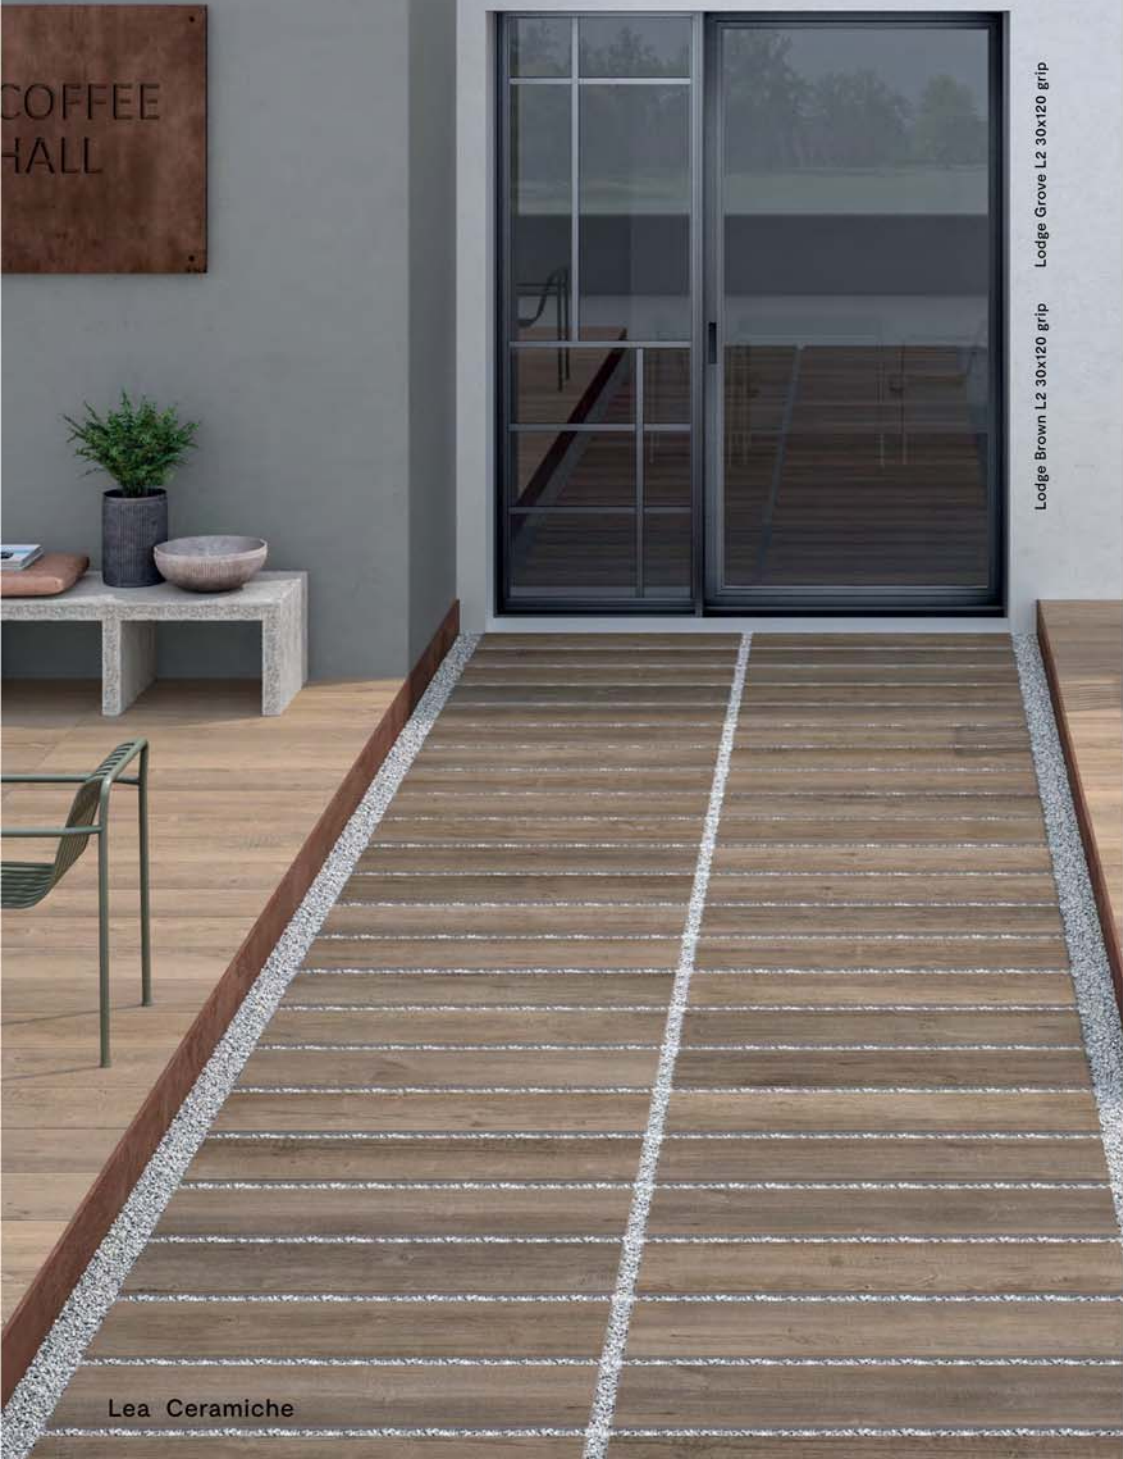

# Bio Lumber.

Lodge Brown L2 30x120 grip  
Lodge Grove L2 30x120 grip

Lodge Grove L2

Lodge Greige L2

Lodge Brown L2

Lodge Grey L2

## Bio Lumber.

Formati / Sizes <sup>cm</sup>

30x120

Finiture / Finishes

Grip

esterno  
outdoor

Materiale/material:  
Gres tutta massa UGL  
Full-body porcelain  
Spessore/thickness: 20 mm