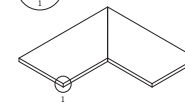

PEÇAS ESPECIAIS 20MM - SPECIAL PIECES 20MM - PIÈCES SPÉCIALES 20MM - SPEZIALTEILE 20MM
СПЕЦИАЛЬНЫЕ ДЕКОРАТИВНЫЕ ЭЛЕМЕНТЫ 20MM - PEZZI SPECIALI 20MM